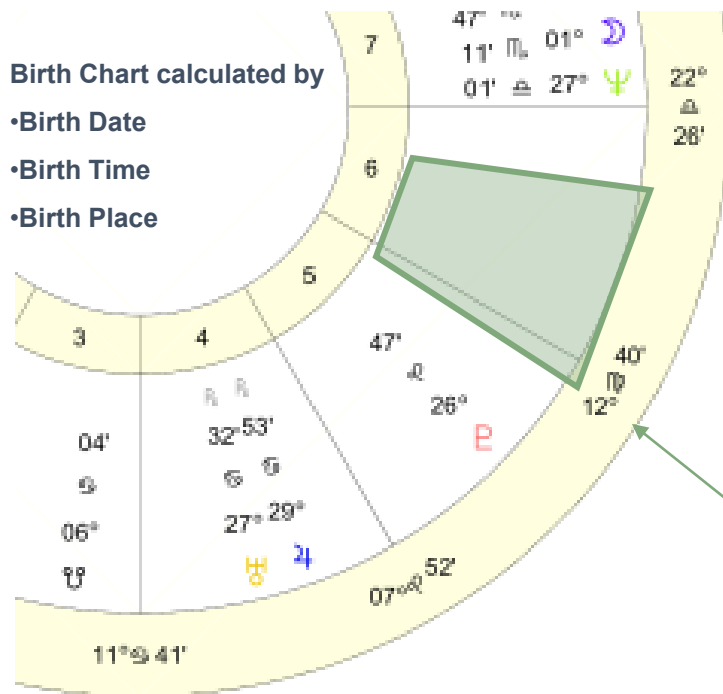

Mercury Retrograde

August 23rd through September 15th

Find the symbol for Virgo (♍) in your chart as the symbols on the outer chart go in order counter clock wise and have approx 30 degrees within each sign. The degrees spanning 8 degrees Virgo to 22 Virgo (going counter clockwise) hold the revisions of Virgo.

♍ is the symbol for Virgo

If the Mercury retrograde impacts planets within your chart, that are located within the highlighted area, then this Mercury retrograde will have a greater influence to bring changes to the area containing the planet(s).

Understanding Mercury Retrograde in YOUR Chart

1. Find where Virgo is in your chart * (*complimentary chart available with purchase of Mercury Retrograde OnLine News*)
2. Determine the house location that covers 8 degrees Virgo to 22 degrees Virgo
3. Determine the span of this Mercury retrograde which may be contained within in one house or span two houses
4. More information; Read sections in Mercury Retrograde OnLine news that cover;
 - a. Impact of Mercury Retrograde according to your SUN SIGN
 - b. Impact of Mercury Retrograde according to the HOUSE PLACEMENT (as shown above)
 - c. Impact of Mercury Retrograde according to your PERSONAL YEAR (numerology)
5. Visit Mercury Retrograde OnLine News to review purchase options – *Tab on top of Alpha Trends web site*

Mercury Retrograde

August 23rd through September 15th

Find the symbol for Virgo (♄) in your chart as the symbols on the outer chart go in order counter-clockwise and have approx 30 degrees within each sign. The degrees spanning 8 degrees Virgo to 22 Virgo (going counterclockwise) hold the revisions of Virgo.