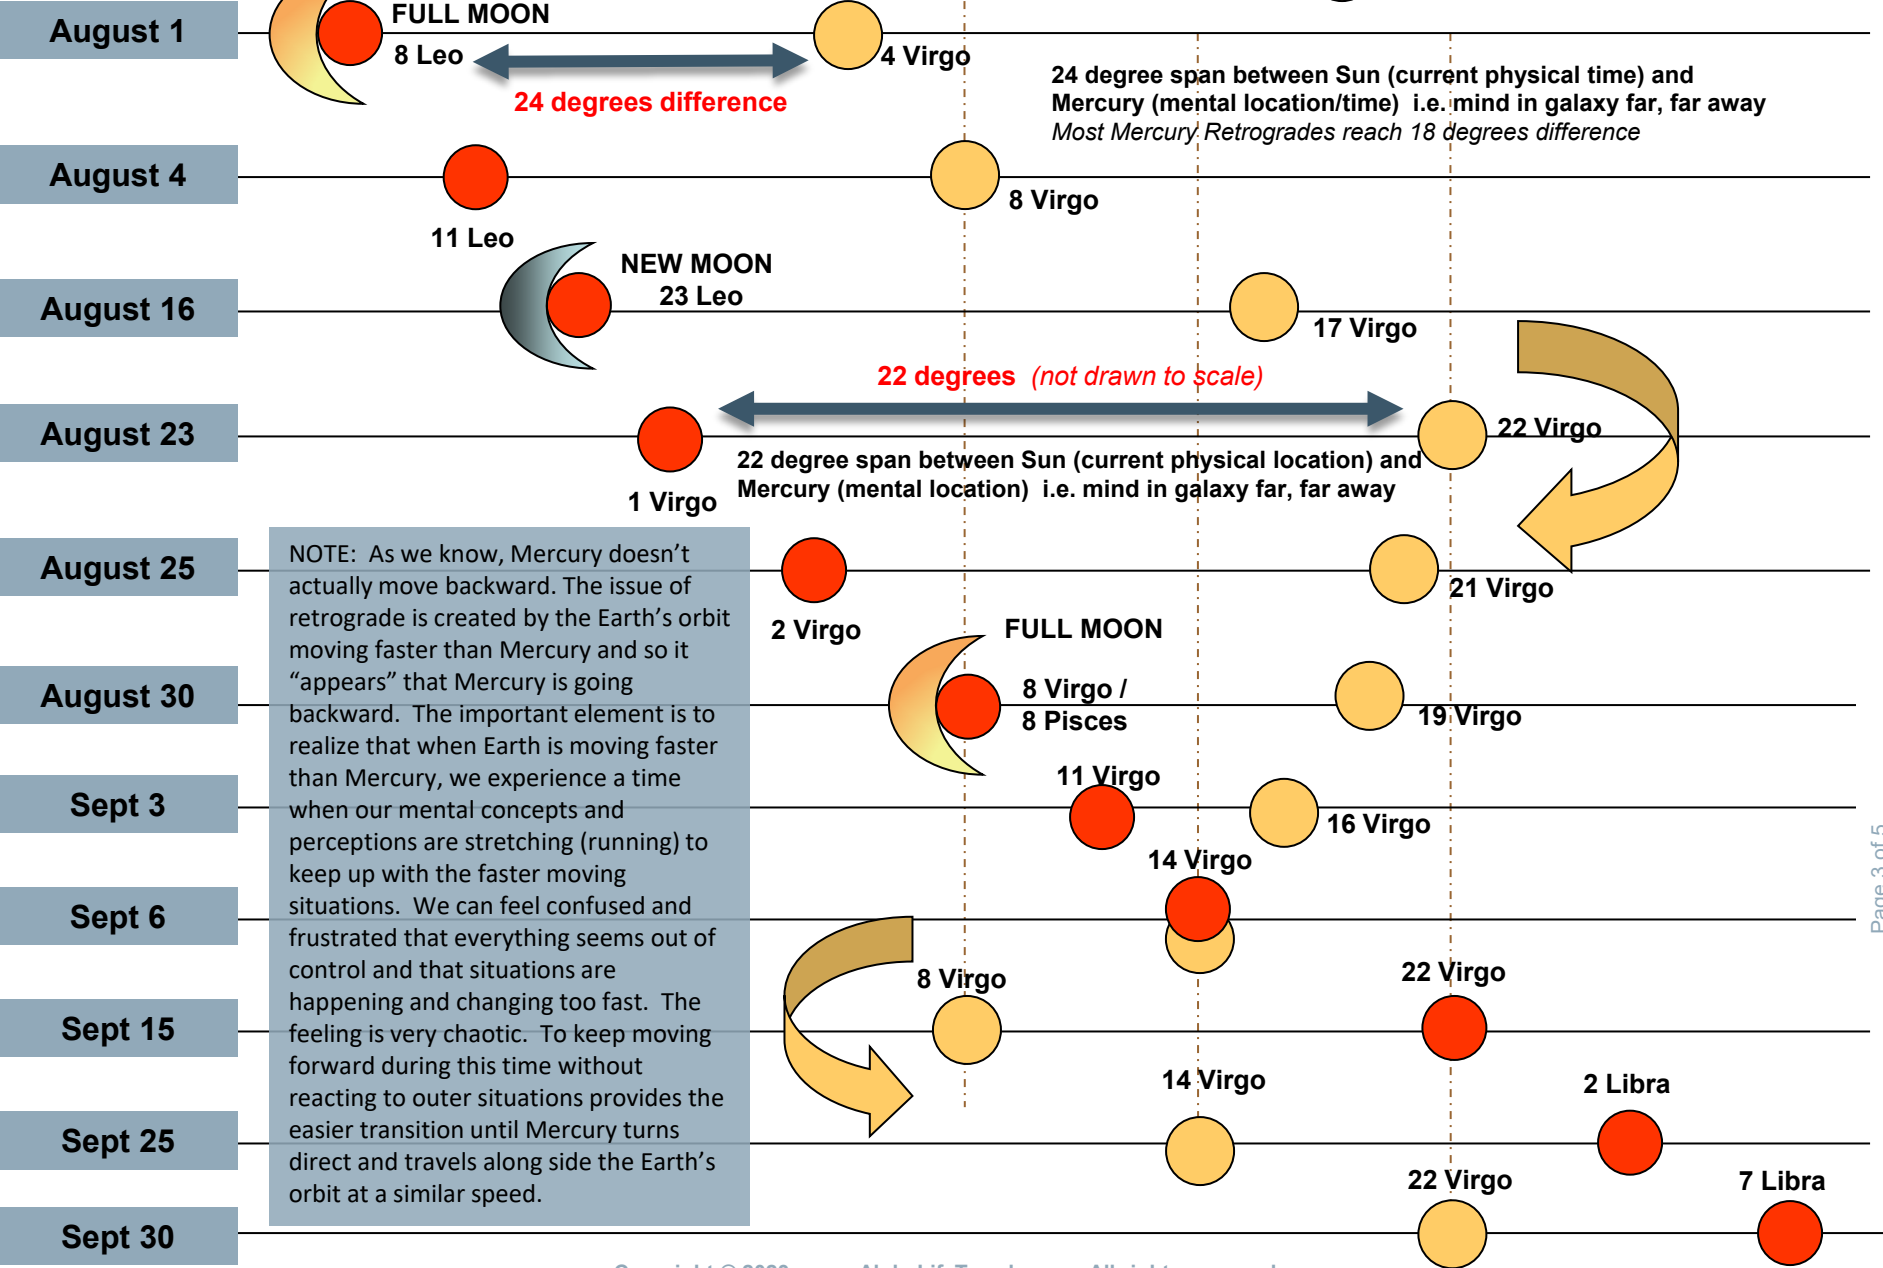

Sept 15

8° Virgo

Once Mercury turns direct on September 15th at 8 Virgo, the decisions made on August 26th with the Sun/Mercury conjunction define the shifts and changes that begin a new dynamic era aligned with right-action.

Sept 25

Sept 30

22° Virgo

Mercury Retrograde – August 23rd through September 15th

Mercury Retrograde Phenomena

● Sun – Present Time & Purpose
● Mercury – Thoughts, Information and Communication

NOTE: As we know, Mercury doesn't actually move backward. The issue of retrograde is created by the Earth's orbit moving faster than Mercury and so it "appears" that Mercury is going backward. The important element is to realize that when Earth is moving faster than Mercury, we experience a time when our mental concepts and perceptions are stretching (running) to keep up with the faster moving situations. We can feel confused and frustrated that everything seems out of control and that situations are happening and changing too fast. The feeling is very chaotic. To keep moving forward during this time without reacting to outer situations provides the easier transition until Mercury turns direct and travels along side the Earth's orbit at a similar speed.

Mercury Retrograde

August 23rd through September 15th

Find the symbol for Virgo (♍) in your chart as the symbols on the outer chart go in order counter clock wise and have approx 30 degrees within each sign. The degrees spanning 8 degrees Virgo to 22 Virgo (going counter clockwise) hold the revisions of Virgo.

♍ is the symbol for Virgo

If the Mercury retrograde impacts planets within your chart, that are located within the highlighted area, then this Mercury retrograde will have a greater influence to bring changes to the area containing the planet(s).