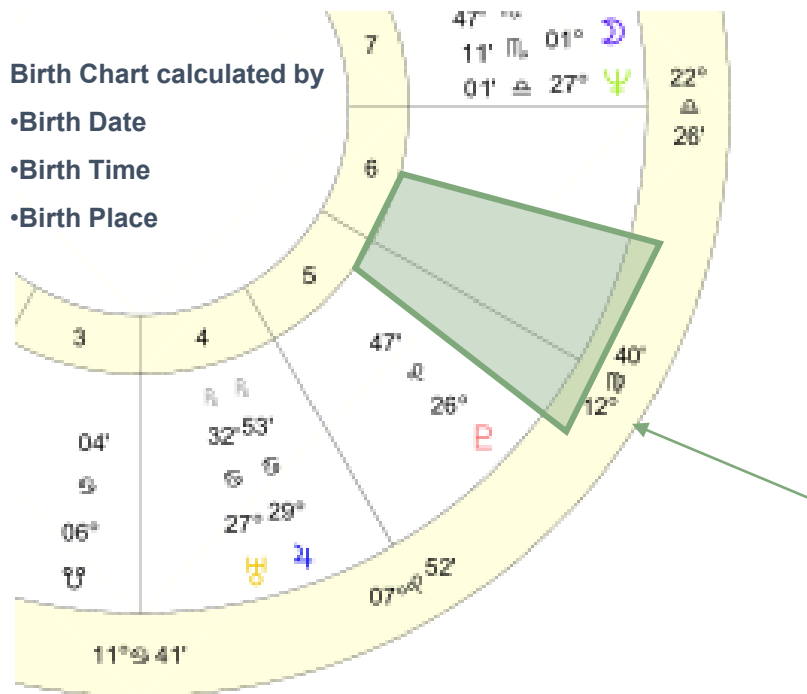

Mercury Retrograde

August 23rd through September 15th

Find the symbol for Virgo (♍) in your chart as the symbols on the outer chart go in order counter clock wise and have approx 30 degrees within each sign. The degrees spanning 8 degrees Virgo to 22 Virgo (going counter clockwise) hold the revisions of Virgo.