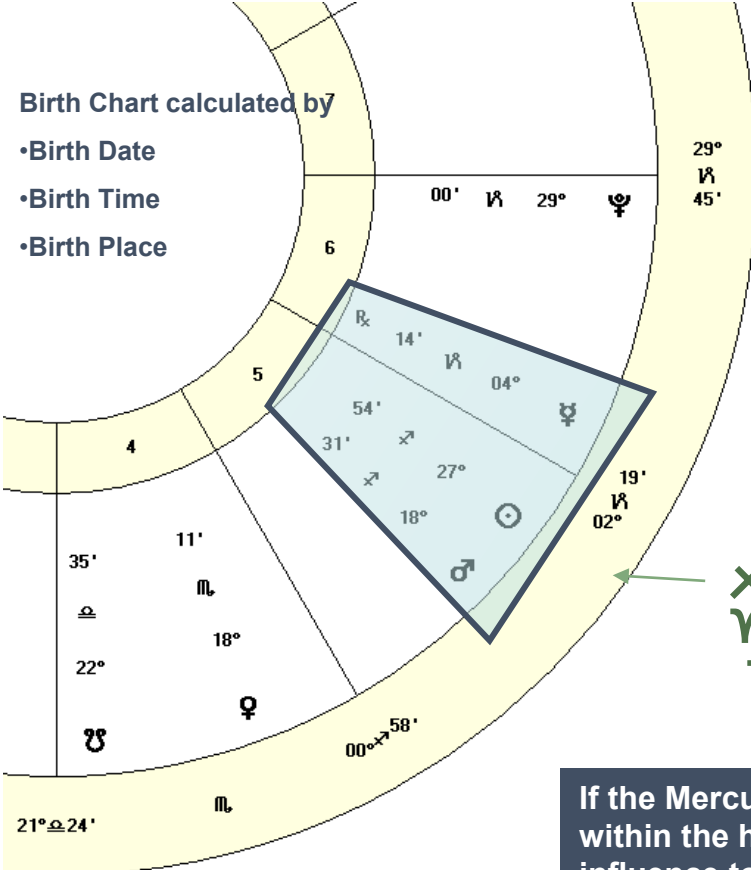

Mercury Retrograde

December 12th through January 1st

Find the symbol for Capricorn (♄) in your chart as the symbols on the outer chart go in order counter clock wise and have approx 30 degrees within each sign. 22 Sagittarius is before Capricorn (going counter clockwise) spanning to 8 Capricorn

♐ is the symbol for Sagittarius
♄ is the symbol for Capricorn

If the Mercury retrograde impacts planets within your chart, that are located within the highlighted area, then this Mercury retrograde will have a greater influence to bring changes to the area containing the planet(s).

Understanding Mercury Retrograde in YOUR Chart

1. Find where Capricorn is in your chart * (complimentary chart available with purchase of Mercury Retrograde OnLine News)
2. Determine the house location that covers 22 degrees Sagittarius to 8 degrees Capricorn
3. Determine the span of this Mercury retrograde which may be contained within in one house or span two houses
4. More information; Read sections in Mercury Retrograde OnLine news that cover;
  - a. Impact of Mercury Retrograde according to your SUN SIGN
  - b. Impact of Mercury Retrograde according to the HOUSE PLACEMENT (as shown above)
  - c. Impact of Mercury Retrograde according to your PERSONAL YEAR (numerology)
5. Visit Mercury Retrograde OnLine News to review purchase options – *Button on left side of Alpha Trends web site*