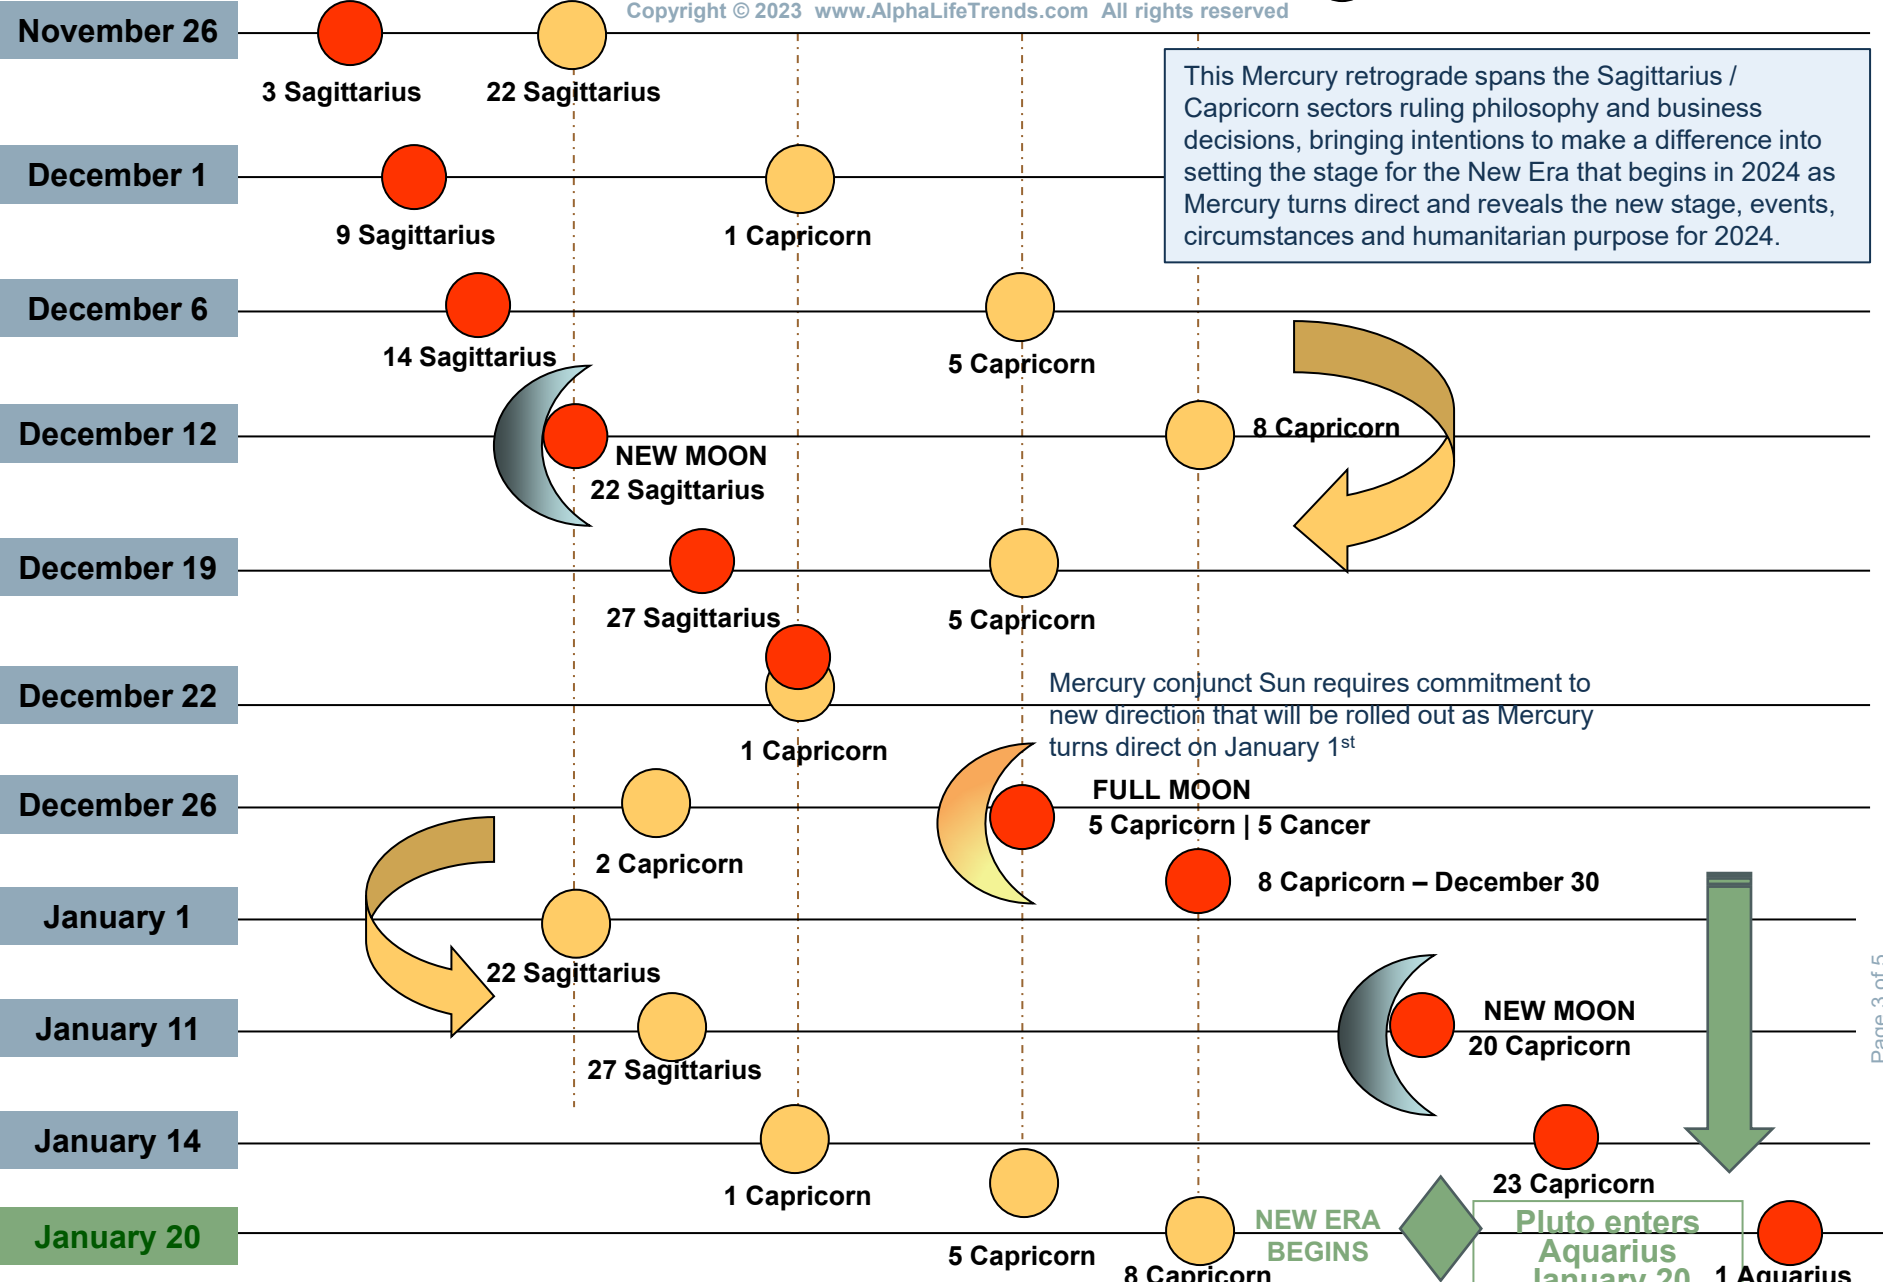

December 26

FULL MOON
5° Capricorn / 5° Cancer

22° Sagittarius

January 11

NEW MOON
21° Capricorn

January 14

Pluto enters Aquarius
January 20

8° Capricorn

Once Mercury turns direct on January 1st, the shifts and changes with career and business pursuits will engage a new dynamic aligned with philosophy, purpose and goals for the New Era.

Mercury Retrograde – December 12th through January 1st

Mercury Retrograde Phenomena

-  Sun – Present Time & Purpose
-  Mercury – Thoughts, Information and communication

Copyright © 2023 www.AlphaLifeTrends.com All rights reserved

This Mercury retrograde spans the Sagittarius / Capricorn sectors ruling philosophy and business decisions, bringing intentions to make a difference into setting the stage for the New Era that begins in 2024 as Mercury turns direct and reveals the new stage, events, circumstances and humanitarian purpose for 2024.

Mercury Retrograde

December 12th through January 1st

Find the symbol for Capricorn (♄) in your chart as the symbols on the outer chart go in order counter clock wise and have approx 30 degrees within each sign. 22 Sagittarius is before Capricorn (going counter clockwise) spanning to 8 Capricorn