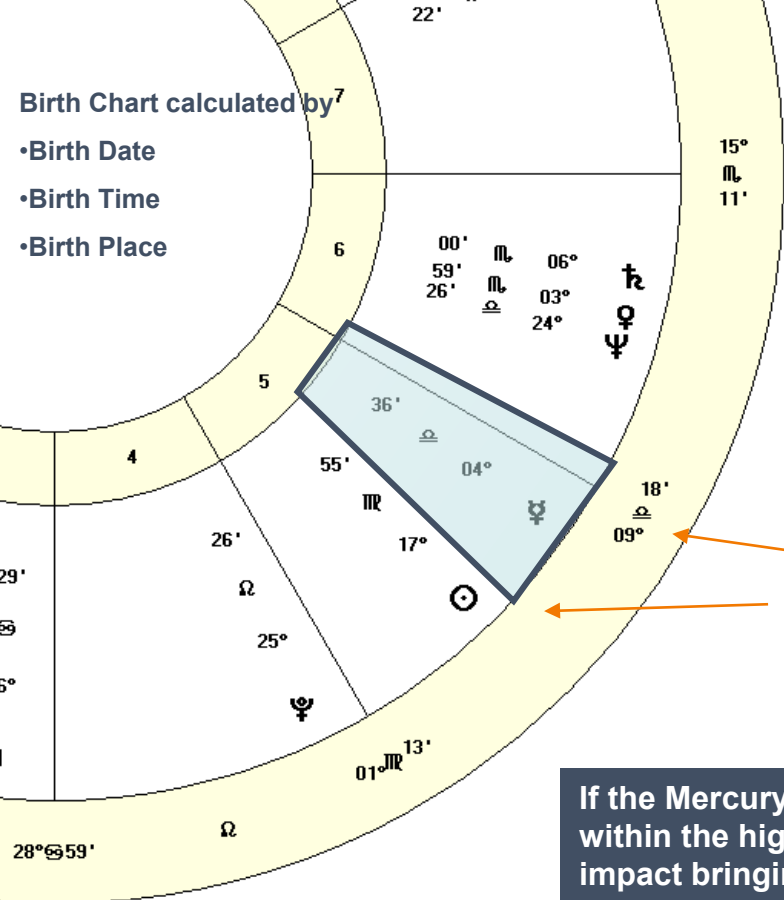

NEW MOON
September 25

28 Virgo

Oct 2

24 Virgo

9 Libra

Oct 11

1 Libra

17 Libra

Oct 14

4 Libra

21 Libra

Oct 17

9 Libra

24 Libra

Mercury Retrograde

September 9th through October 2nd

Find the symbol for Virgo (♍) and Libra (♎) within your chart as the symbols on the outer chart go in order counter clockwise and have approx 30 degrees within each sign.

Symbol for Virgo & Libra shown above

24 Virgo to 9 Libra

5th house (ruling the love, self-expression & creativity) and the remaining in the 6th house (ruling health, healing & work environment)

If the Mercury retrograde impacts planets within your chart that are located within the highlighted area, then this Mercury retrograde will have a greater impact bringing changes to the area containing the planet(s).