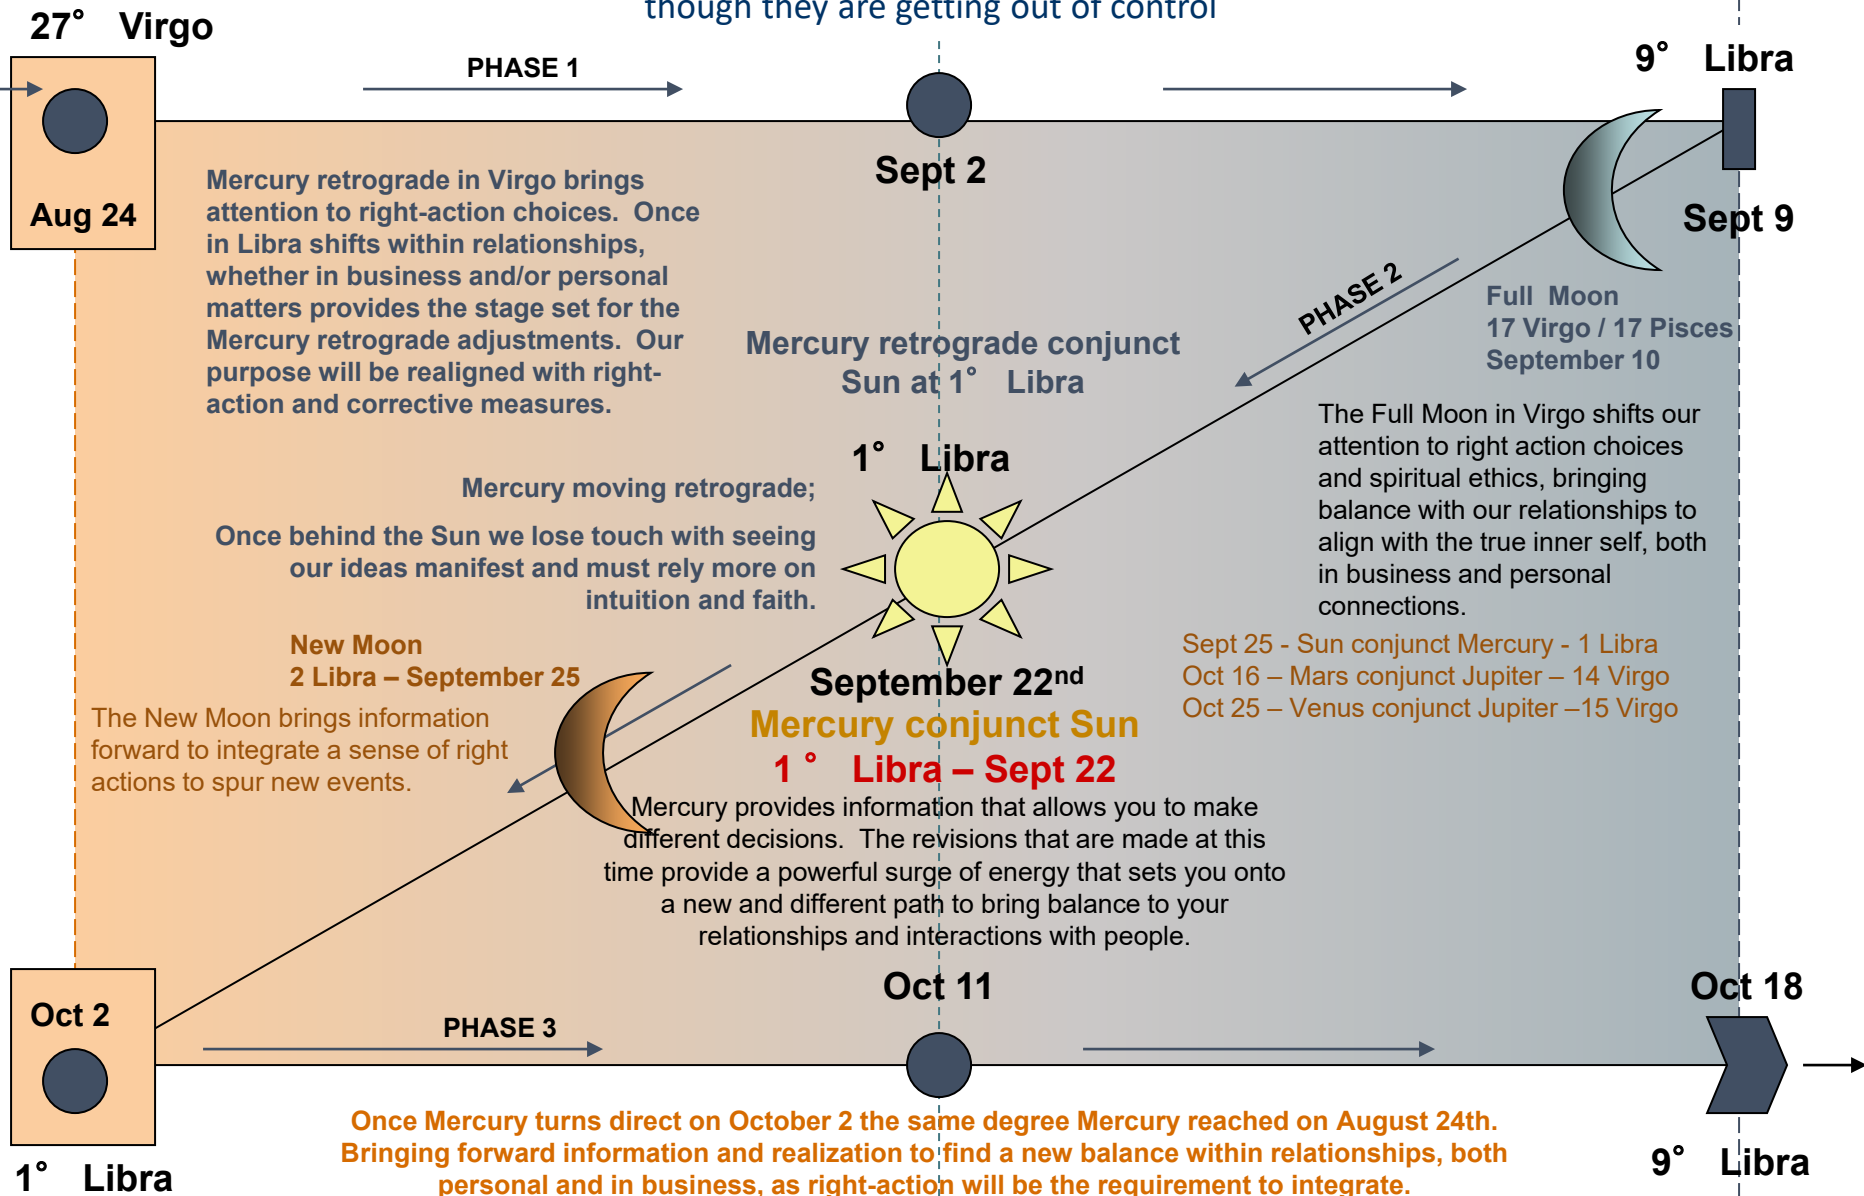

With Mercury getting so far in front of Sun, many situations and issues feel as though they are getting out of control

Mercury Retrograde – September 9th through October 2nd