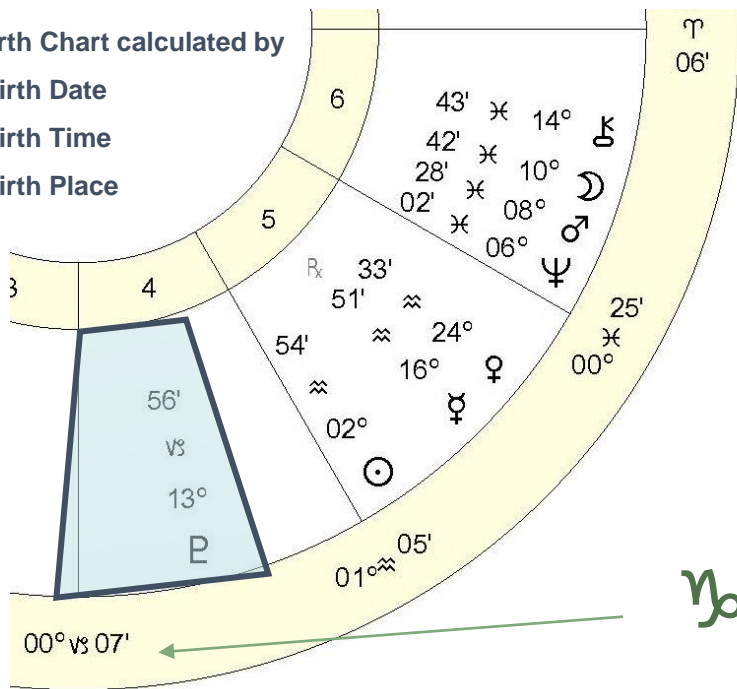

Feb 7

24°
Capricorn

Once Mercury turns direct on January 18th, the shifts and changes with career and business pursuits will engage a new dynamic aligned with the mission, purpose and goals for the New Era

Mercury Retrograde – December 29th through January 18th

Mercury Retrograde Phenomena

-  Sun – Present Time & Purpose
-  Mercury – Thoughts, Information and communication

Copyright © 2022 www.AlphaLifeTrends.com All rights reserved

Birth Chart calculated by

- Birth Date
- Birth Time
- Birth Place

 is the symbol for Capricorn

Mercury Retrograde

December 29th through January 18th

Find the symbol for Capricorn () in your chart as the symbols on the outer chart go in order counter clock wise and have approx 30 degrees within each sign. Capricorn (going counter clockwise) spans 8 to 24 Capricorn