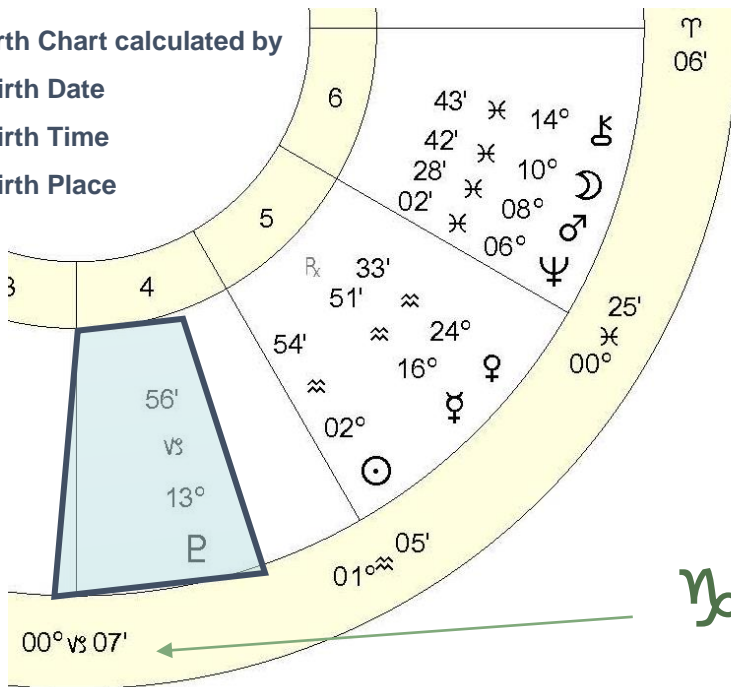

The Power of Influence

Mercury Dynamics

As Mercury flies through Phase 1 of the Retrograde Process; December 13 through December 29th, many situations will surface that will become the powerhouse of changes during Phase 2 of the Retrograde. With Mercury flying through Phase 1, Mercury will increase the distance between the Sun and Mercury, expanding the ability to see how all things will be impacted, similar to walking through a house to try to envision all of the changes and renovations that will be happening in Phase 2.

Phase 2 is the beginning of our transition as new information comes into the picture, creating unanticipated changes, and the pin ball of activities begin to ping many situations on its way through the process. With Mercury retrograding through Capricorn, the changes created within the career and business arenas begin to change the dynamics, focus and mission of each person. The motives used to empower others or to have power over others will begin to be visible.

Phase 3 is the transition into the New Year of 2023 and preparing us to make the jump into Pluto in Aquarius era, with a new focus on humanity, with fairness, providing respect and freedom to others. Completing the revisions of our career and business decisions, the New Moon/Chinese New Year celebrations begin on January 21st and 22nd bring a new path, direction and purpose to make a difference as the new era is born.

♄ is the symbol for Capricorn