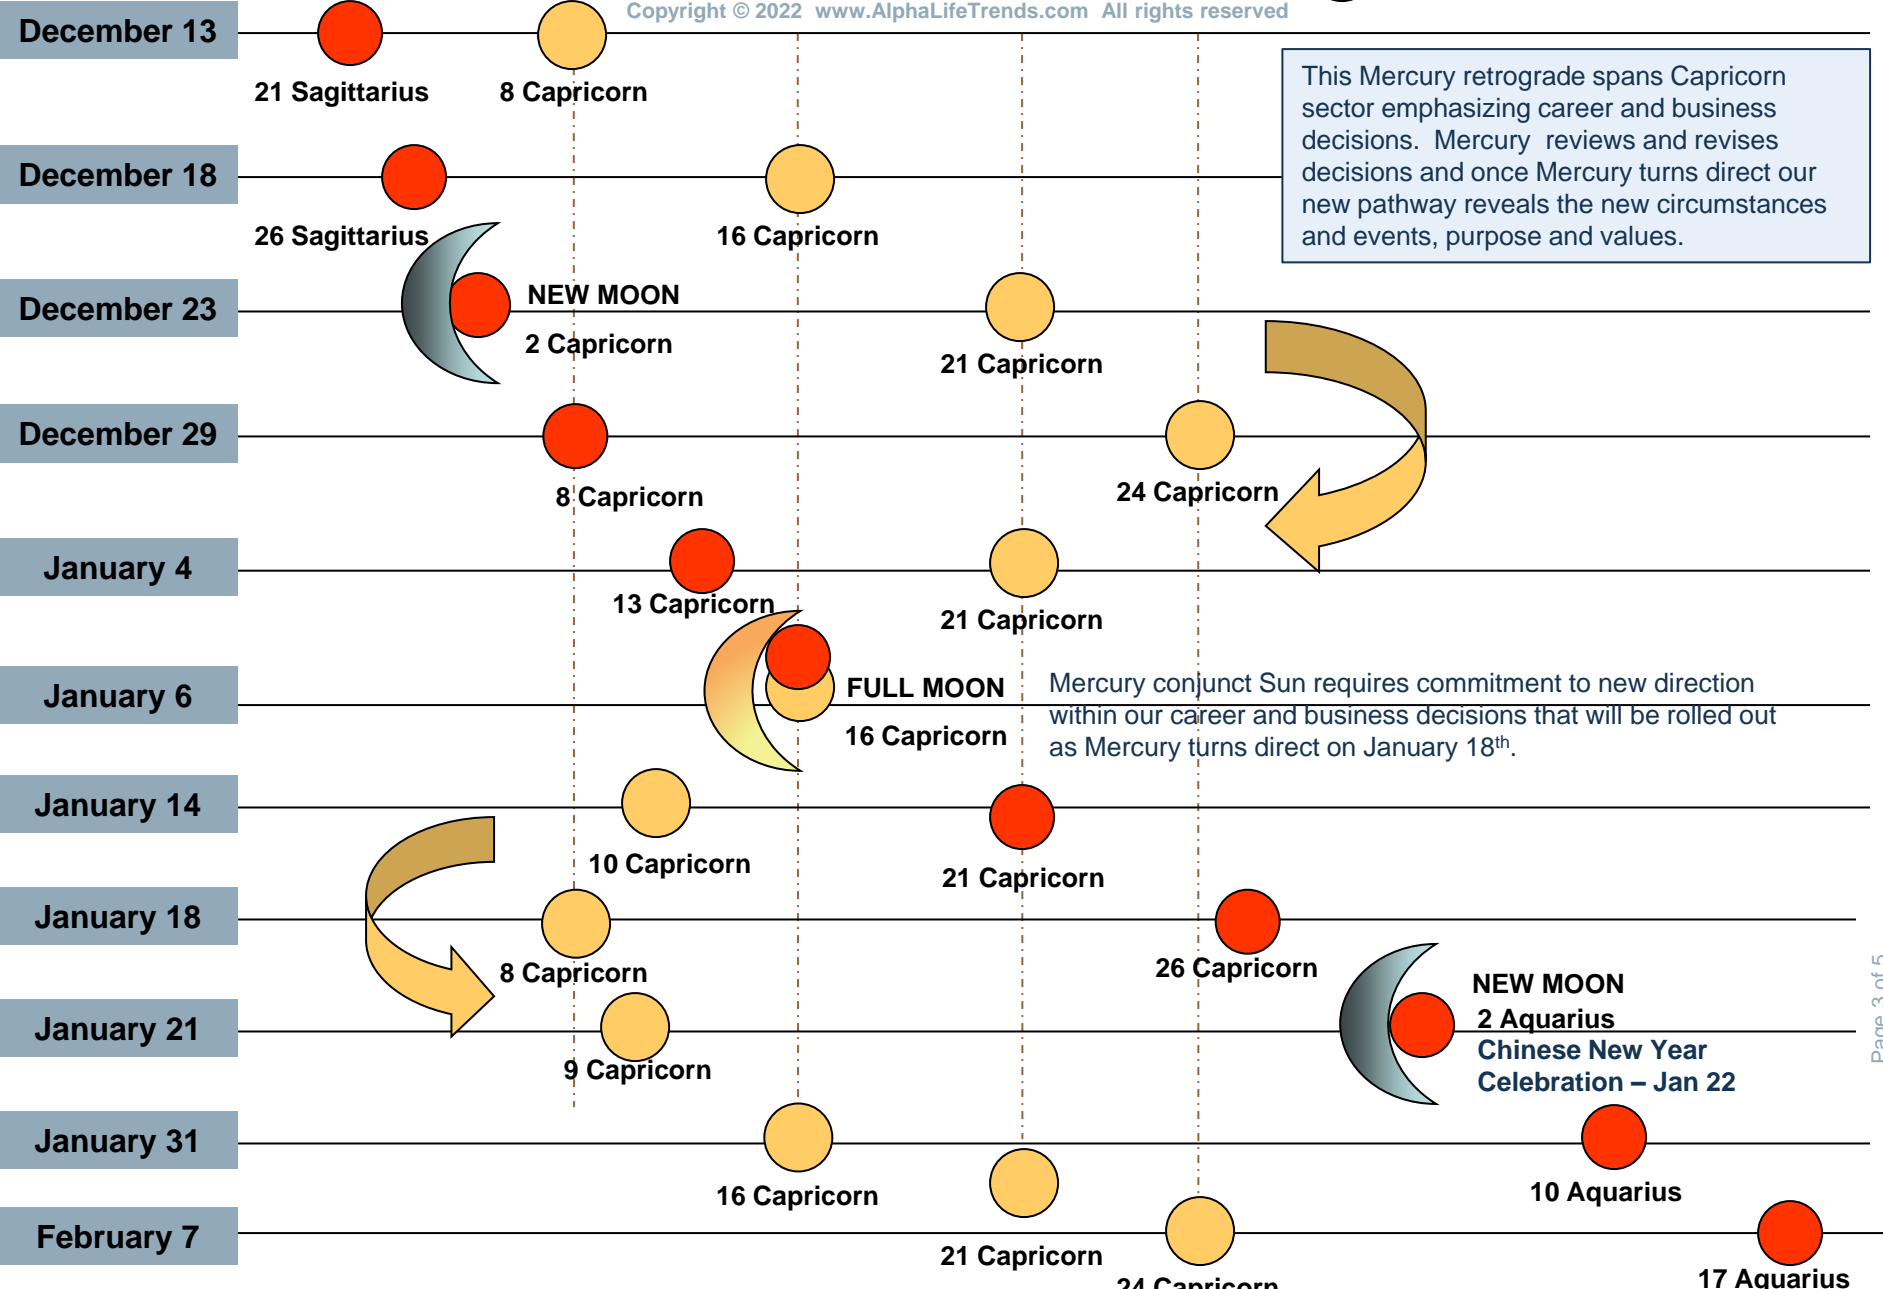

Jan 18

8° Capricorn

NEW MOON – Jan 21
2 Aquarius

Chinese New Year
January 22

February 1

The NEW MOON at 2 Aquarius on January 21 opens the curtains for the Chinese New Year Celebration on January 22nd accentuating the stage set for the new Aquarius Era.

Feb 7

24°
Capricorn

Once Mercury turns direct on January 18th, the shifts and changes with career and business pursuits will engage a new dynamic aligned with the mission, purpose and goals for the New Era

Mercury Retrograde – December 29th through January 18th

Mercury Retrograde Phenomena

-  Sun – Present Time & Purpose
-  Mercury – Thoughts, Information and communication

Copyright © 2022 www.AlphaLifeTrends.com All rights reserved

Birth Chart calculated by

- Birth Date
- Birth Time
- Birth Place

 is the symbol for Capricorn

Mercury Retrograde

December 29th through January 18th

Find the symbol for Capricorn () in your chart as the symbols on the outer chart go in order counter clock wise and have approx 30 degrees within each sign. Capricorn (going counter clockwise) spans 8 to 24 Capricorn