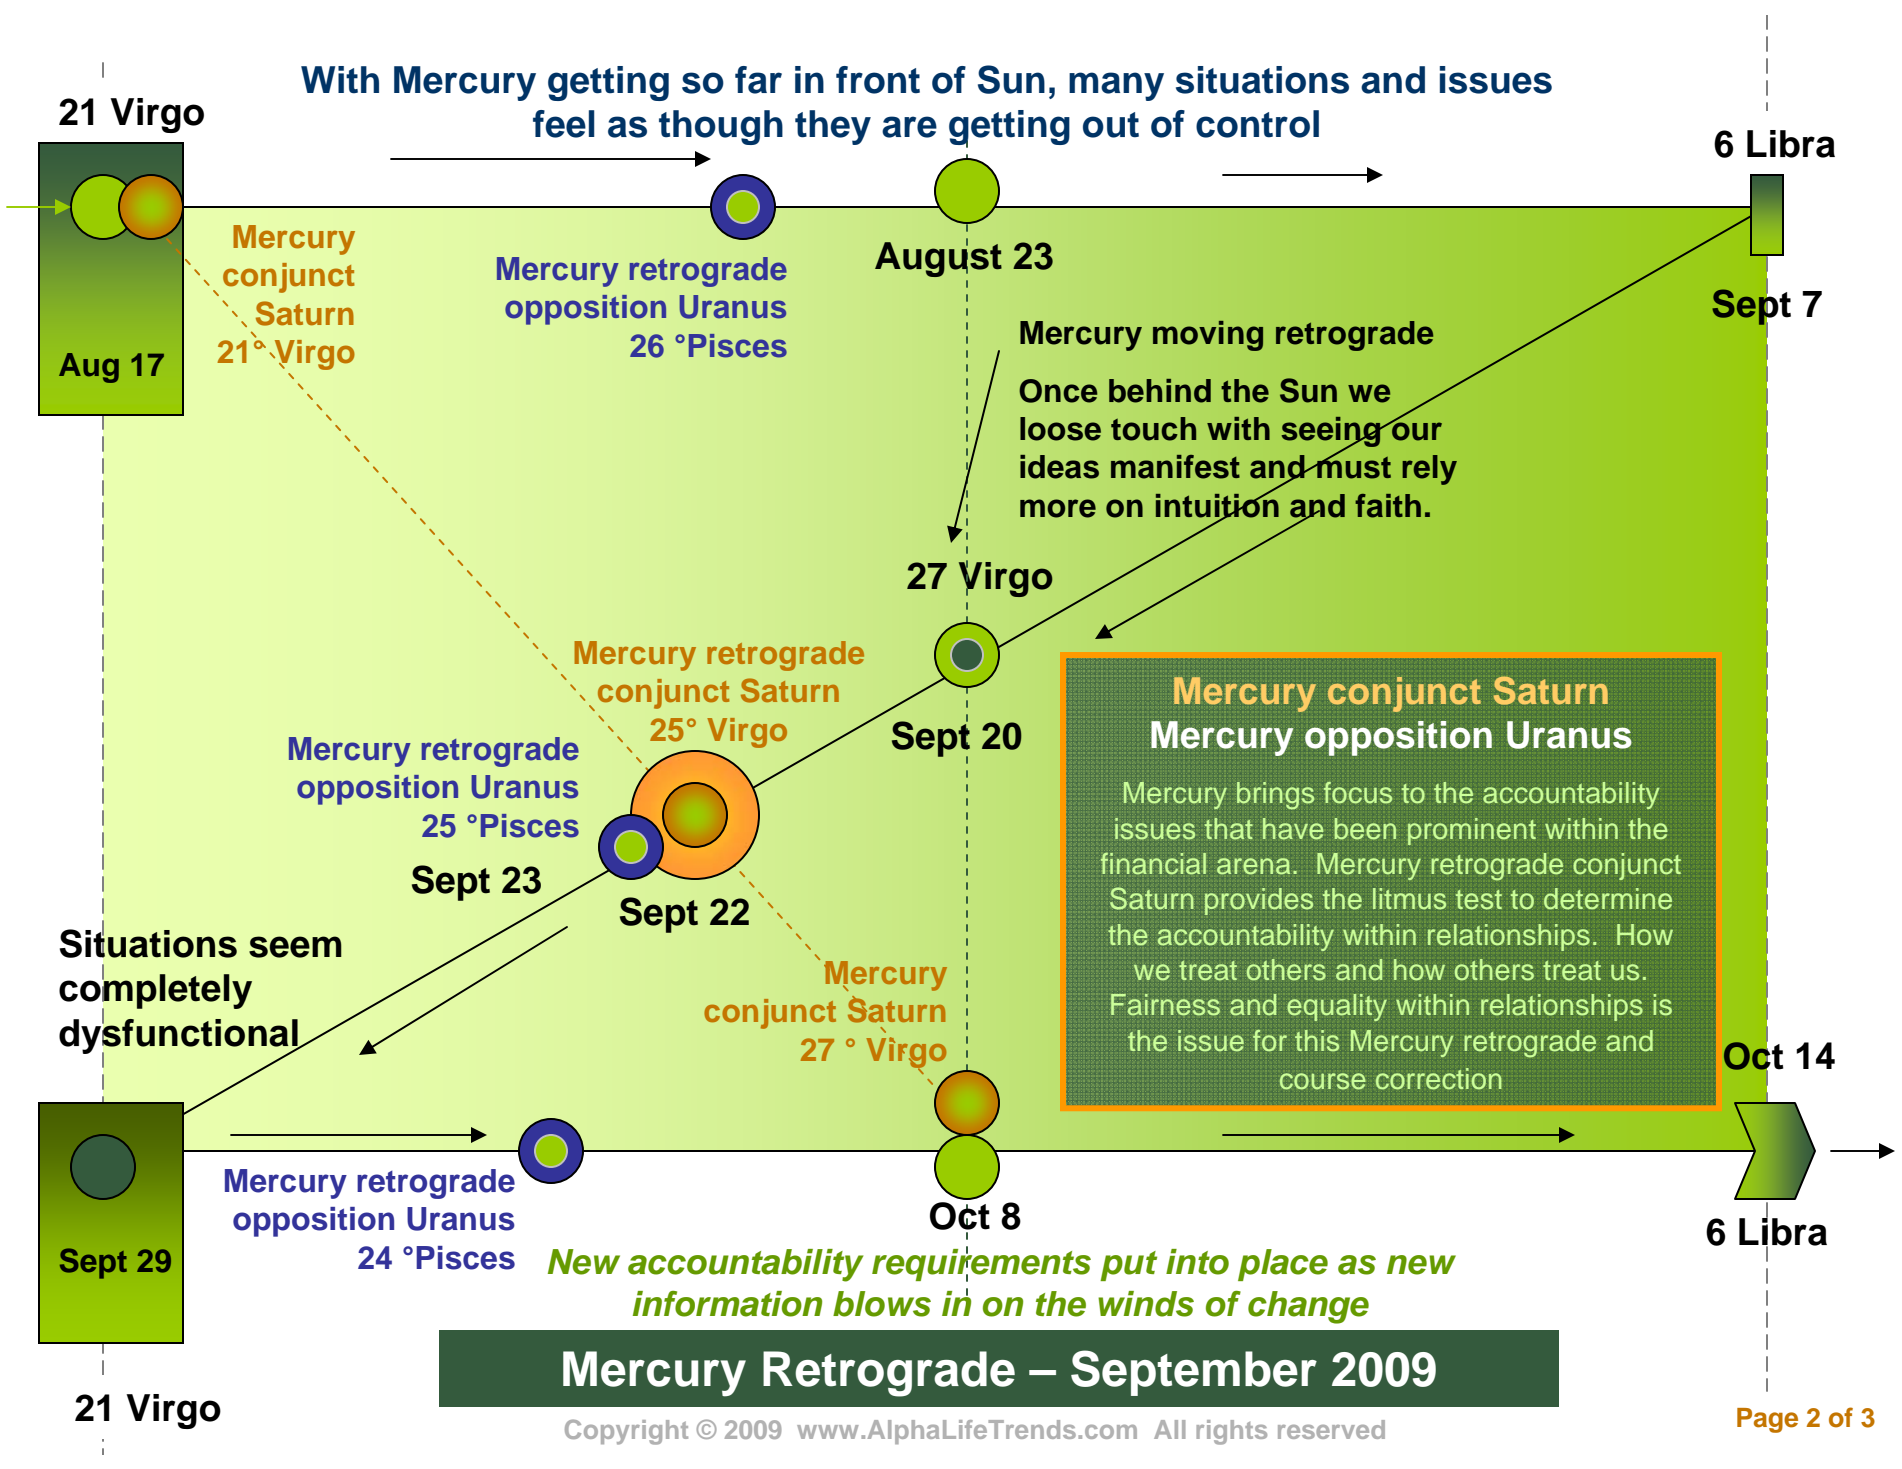

# Mercury Retrograde

MERCURY RETROGRADE  
SEPTEMBER 7 - SEPTEMBER 29

ACCORDING TO:  
Sun Sign  
Chart House  
Personal Year

6 Libra back to 21 Virgo

ACCOUNTABILITY WITHIN RELATIONSHIPS  
PROMPTING FAIRNESS AND EQUALITY

Mercury retrograde provides the course correction in September for accountability issues to be brought to the surface. Mercury retrograde connects with Saturn before, during and after Mercury turns direct. This highlights Saturn in Virgo, bringing forward the auditing focus and accountability issues. Mercury moves into the relationship sign of Libra and then turns retrograde to move back into auditing Virgo. We will have a chance to revisit and adjust our relationships. Accountability, fairness and equality becomes the course correction prompted by these attributes. Saturn ultimately gives us tasks that are challenging, to prompt our improvement and advance in the areas of focus. Our relationships and how we treat others and how others treat us, are the focus of this audit and revision of accountability. This Mercury retrograde brings us situations that are a picture of the issues to be resolved when fairness and equality are regained within this course correction.

## Mercury Retrograde – September 2009

# Mercury Retrograde Phenomena

 Sun – Present Time & Purpose  
 Mercury – Thoughts, Information and communication